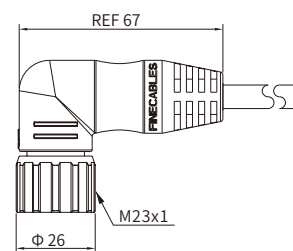

M23 Right Angle Connector, Molded Cable, Male, Shielded, Coupling screw/nut

Coupling screw

Coupling nut

Specifications

Contacts	6A	7A	9A	9B	9C	12A	12B	16A	17A	17B	19A
Pin layout(Male)											
Connector overmold	TPU										
Connector insert	PA										
Connector contacts	Brass with gold plated										
Coupling nut/screw	Brass with nickel plated										
Seal/O-ring	FKM or NBR										
Mating Endurance	>800										
Insulation resistance	≥100MΩ										
Contact resistance	≤5mΩ										
Ambient temperature	-25°C ~ +85°C (flexible installation) , -40°C ~ +85°C (fixed installation)										
Shielding	Available										
IP rating	IP67, IP68 in locked condition										
Cable OD range	2.0~13mm										
Number of positions	6,7		9(8+1)/(6+3)				12	16	17		19(16+3)
Contacts	6,7		8 / 6		1 / 3		12	16	17		16 3
Contact OD(mm)	2.0(14AWG)		1.0(18AWG)		2.0(14AWG)		1.0(18AWG)		1.0(18AWG)		1.0(18AWG) 1.5(16AWG)
Rated current @ 20°C(A)	20		8		20		8		8		8 10
Rated Voltage(V)	300		300		300		300		160		160 160
Impulse voltage(V)	2500		2500		2500		1500		1500		1500 1500
Overvoltage category	II										
Pollution Degree	III										
Default wire colors	Refer to page 474										