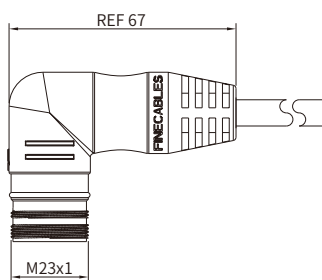

M23 Right Angle Connector, Molded Cable, Male, Shielded, Coupling screw/nut

Coupling screw

Coupling nut

Specifications

Contacts	6A	7A	9A	9B	9C	12A	12B	16A	17A	17B	19A
Pin layout(Male)											
Connector overmold	TPU										
Connector insert	PA										
Connector contacts	Brass with gold plated										
Coupling nut/screw	Brass with nickel plated										
Seal/O-ring	FKM or NBR										
Mating Endurance	>800										
Insulation resistance	≥100MΩ										
Contact resistance	≤5mΩ										
Ambient temperature	-25°C ~ +85°C (flexible installation) , -40°C ~ +85°C (fixed installation)										
Shielding	Available										
IP rating	IP67, IP68 in locked condition										
Cable OD range	2.0~13mm										
Number of positions	6,7		9(8+1)/(6+3)				12	16	17		19(16+3)
Contacts	6,7		8 / 6		1 / 3		12	16	17		16 3
Contact OD(mm)	2.0(14AWG)		1.0(18AWG)		2.0(14AWG)		1.0(18AWG)		1.0(18AWG)		1.0(18AWG) 1.5(16AWG)
Rated current @ 20°C(A)	20		8		20		8		8		8 10
Rated Voltage(V)	300		300		300		300		160		160 160
Impulse voltage(V)	2500		2500		2500		1500		1500		1500 1500
Overvoltage category	II										
Pollution Degree	III										
Default wire colors	Refer to page 474										